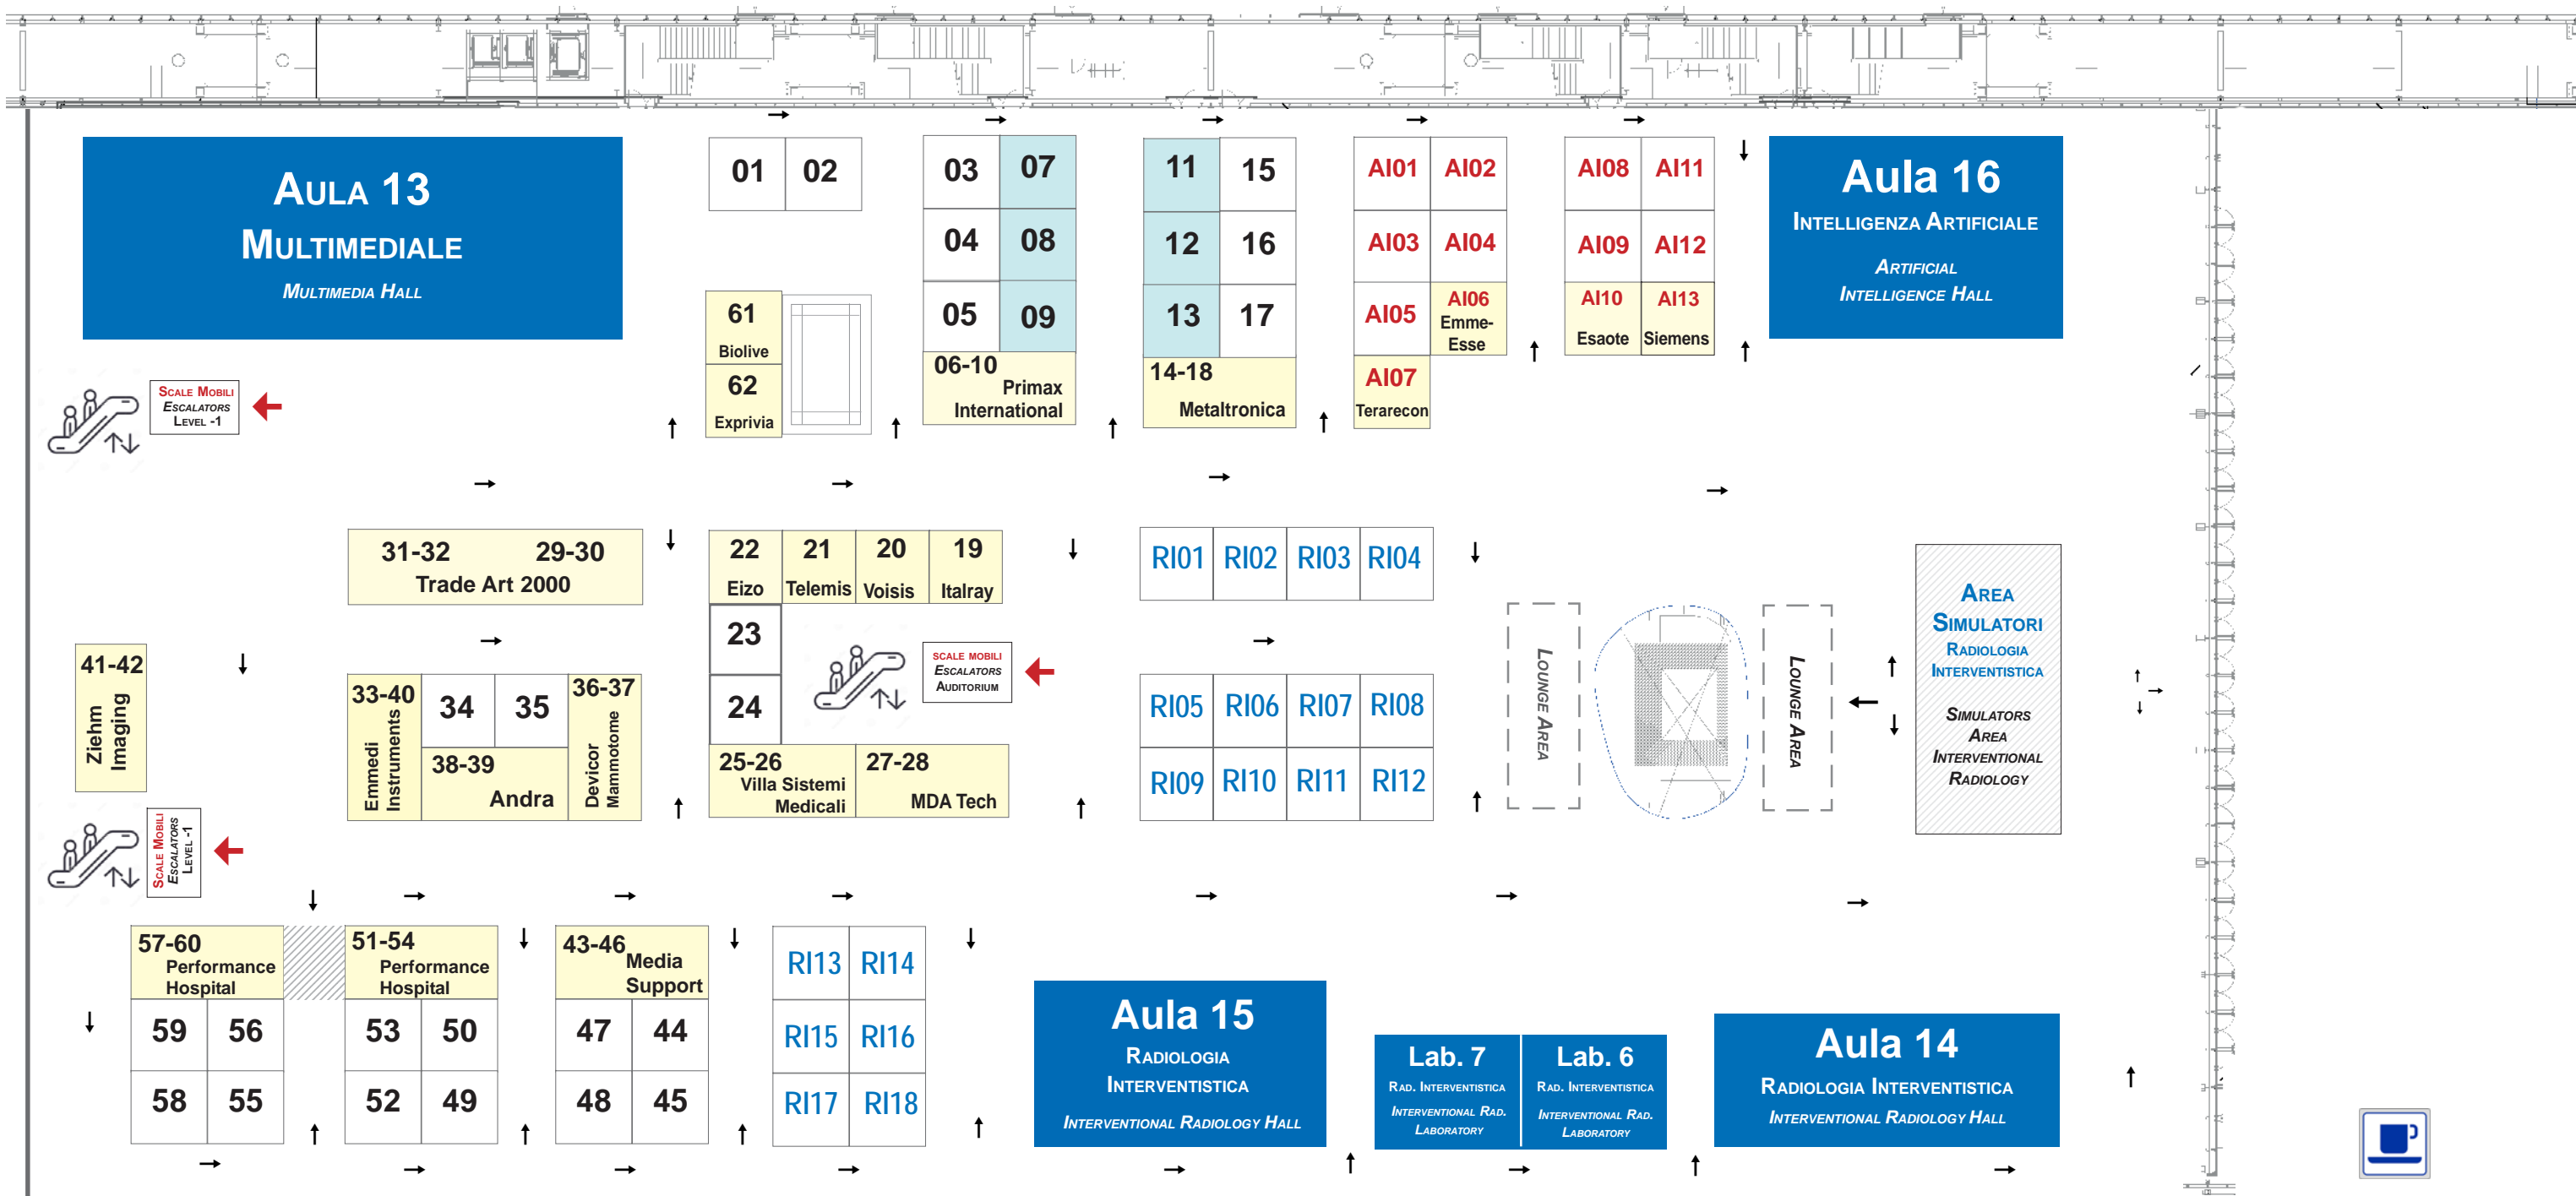

stand confermati
confirmed booths

stand in opzione
reserved booths

Dimensione stand (16m²)
Largh.: 4 mt Prof.: 4 mt
Altezza: 3 mt (max.)

RI Stand Radiologia Interventistica
Booths Interventional Radiology Area

AI Stand Intelligenza artificiale
Booths Artificial Intelligence Area

Booths size (16sqm)
Width: 4 mt Depth: 4 mt
Height: 3 mt (max.)

STAND	AZIENDA	STAND	AZIENDA	STAND	AZIENDA
62	EXPRIVIA	AI_13	SIEMENS		
38-39	ANDRA	21	TELEMIS		
61	BIOLIVE	AI_07	TERARECON		
36-37	DEVICOR MEDICAL ITALY (MAMMOTOME)	31-32	TRADE ART 2000		
22	EIZO	29-30	TRADE ART 2000		
AI_06	EMME-ESSE M.S.	25-26	VILLA SISTEMI MEDICALI		
33-40	EMMEDI INSTRUMENTS	20	VOISIS		
AI_10	ESAOTE	41-42	ZIEHM IMAGING		
		62	EXPRIVIA		
		19	ITALRAY		
		27-28	MDATECH		
		43-46	MEDIA SUPPORT		
		14-18	METALTRONICA		
		51-54	PERFORMANCE HOSPITAL		
		57-60	PERFORMANCE HOSPITAL		
		6-10	PRIMAX INTERNATIONAL		