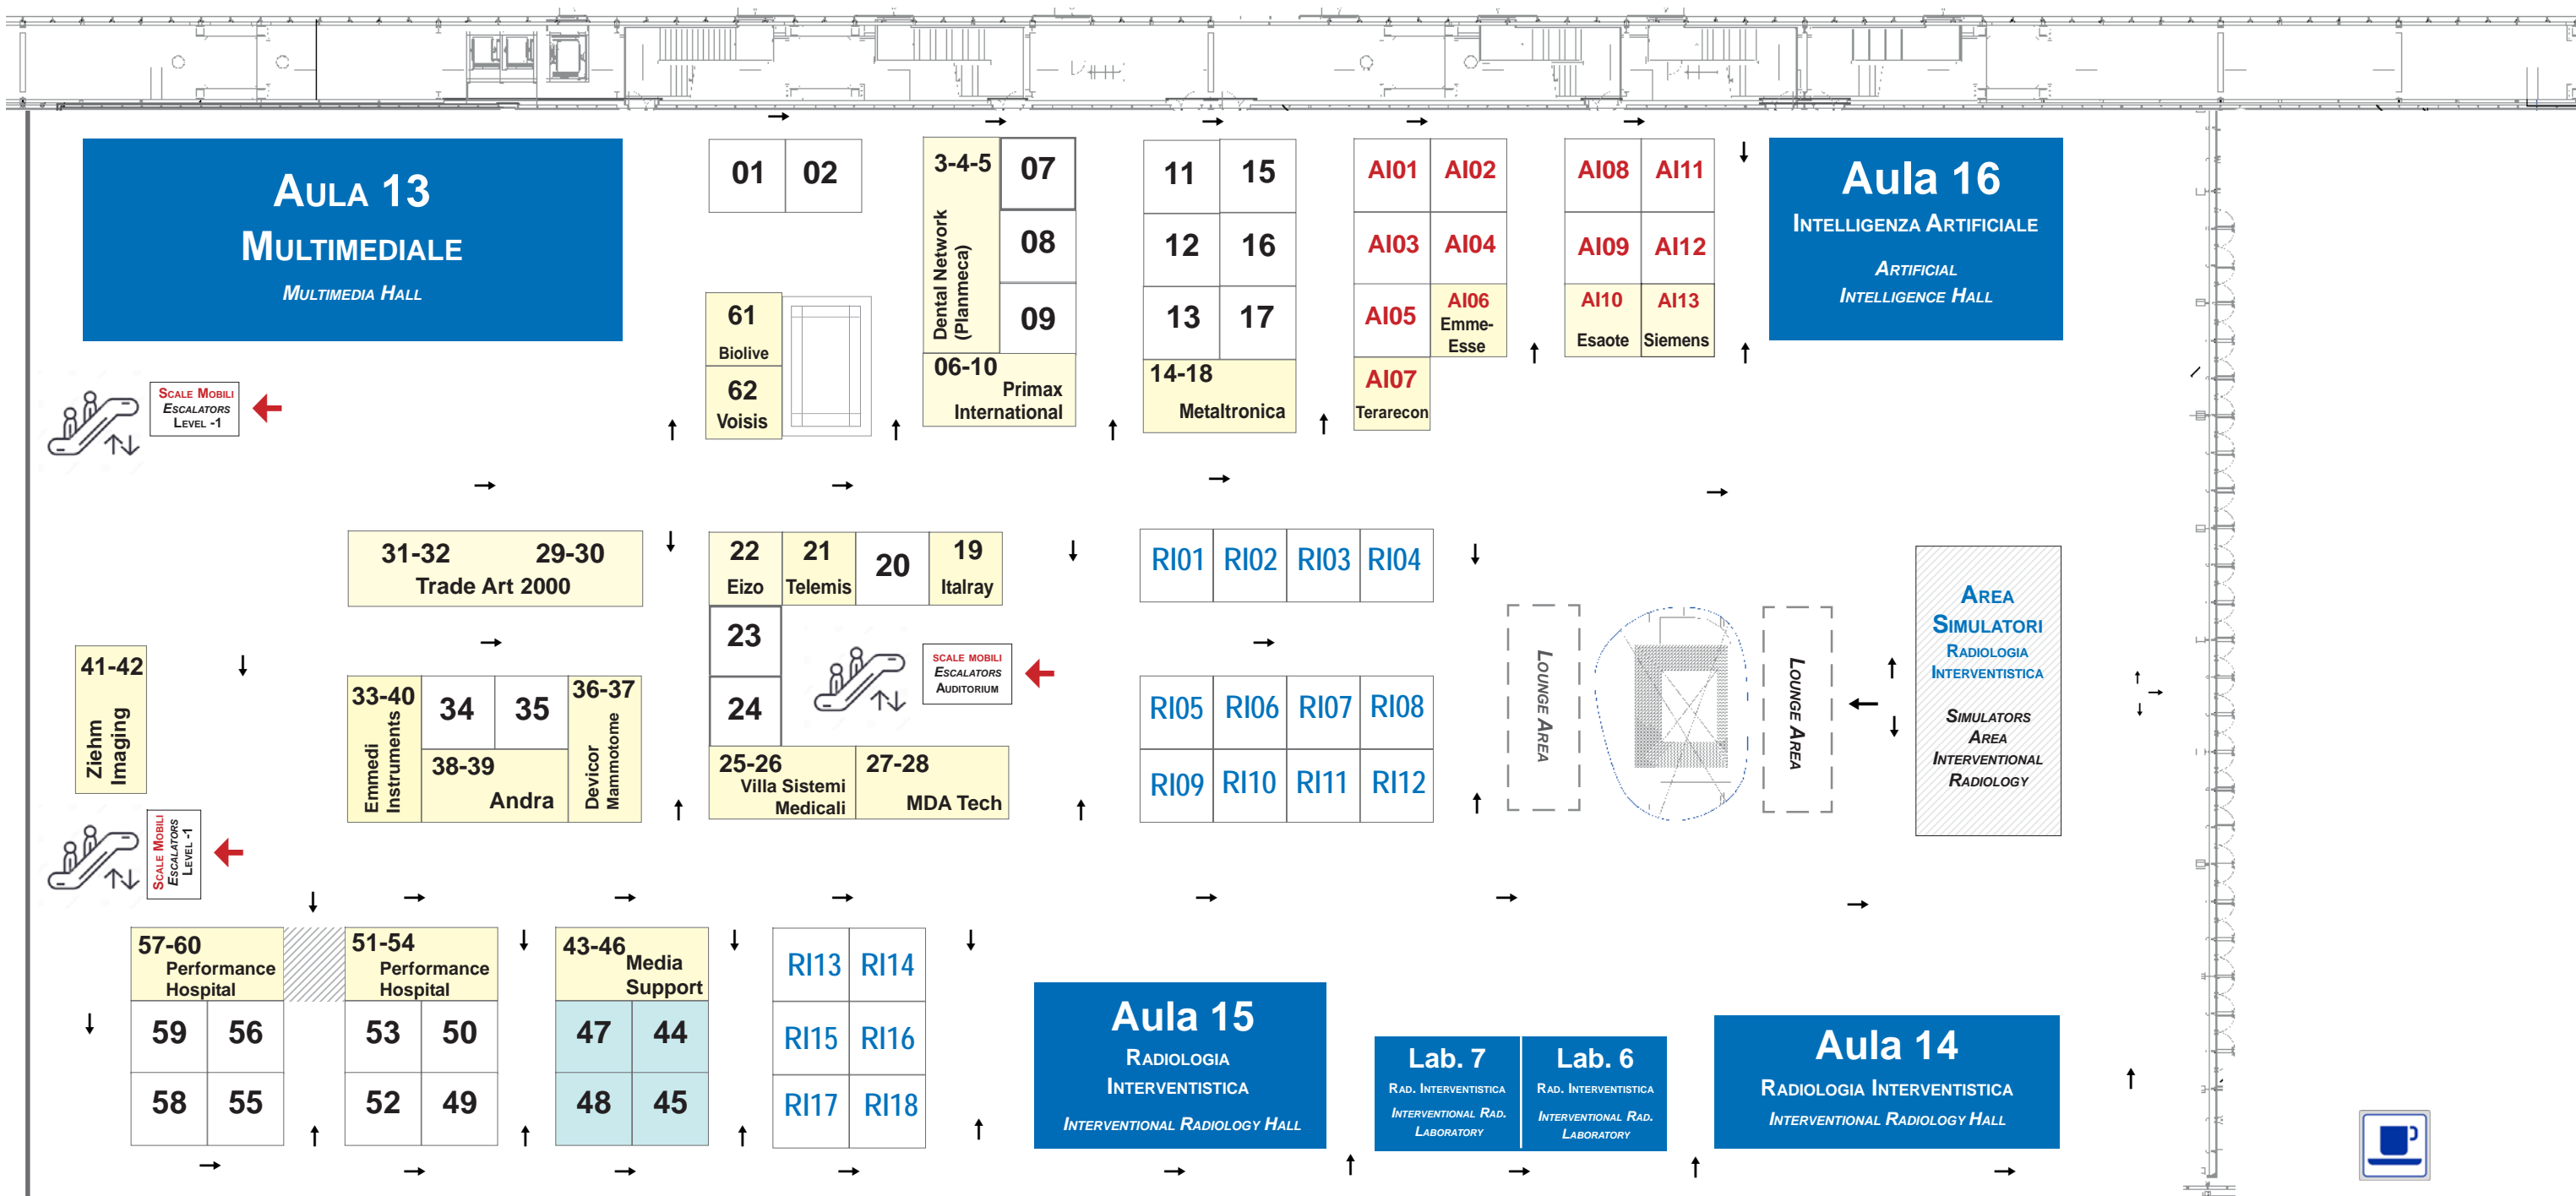

stand confermati confirmed booths
stand in opzione reserved booths

RI Stand Radiologia Interventistica
Booths Interventional Radiology Area
AI Stand Intelligenza artificiale
Booths Artificial Intelligence Area

Dimensione stand (16m²)
Largh.: 4 mt Prof.: 4 mt
Altezza: 3 mt (max.)

Booths size (16sqm)
Width: 4 mt Depth: 4 mt
Height: 3 mt (max.)

| STAND | AZIENDA |
|-------|-----------------------------------|
| 38-39 | ANDRA |
| 61 | BIOLIVE |
| 3-4-5 | DENTAL NETWORK (PLANMECCA) |
| 36-37 | DEVICOR MEDICAL ITALY (MAMMOTOME) |
| 22 | EIZO |
| AI_06 | EMME-ESSE M.S. |
| 33-40 | EMMEDI INSTRUMENTS |
| AI_10 | ESAOTE |
| 19 | ITALRAY |
| 27-28 | MDATECH |

| | |
|-------|------------------------|
| 43-46 | MEDIA SUPPORT |
| 14-18 | METALTRONICA |
| 51-54 | PERFORMANCE HOSPITAL |
| 57-60 | PERFORMANCE HOSPITAL |
| 6-10 | PRIMAX INTERNATIONAL |
| AI_13 | SIEMENS |
| 21 | TELEMIS |
| AI_07 | TERARECON |
| 31-32 | TRADE ART 2000 |
| 29-30 | TRADE ART 2000 |
| 25-26 | VILLA SISTEMI MEDICALI |