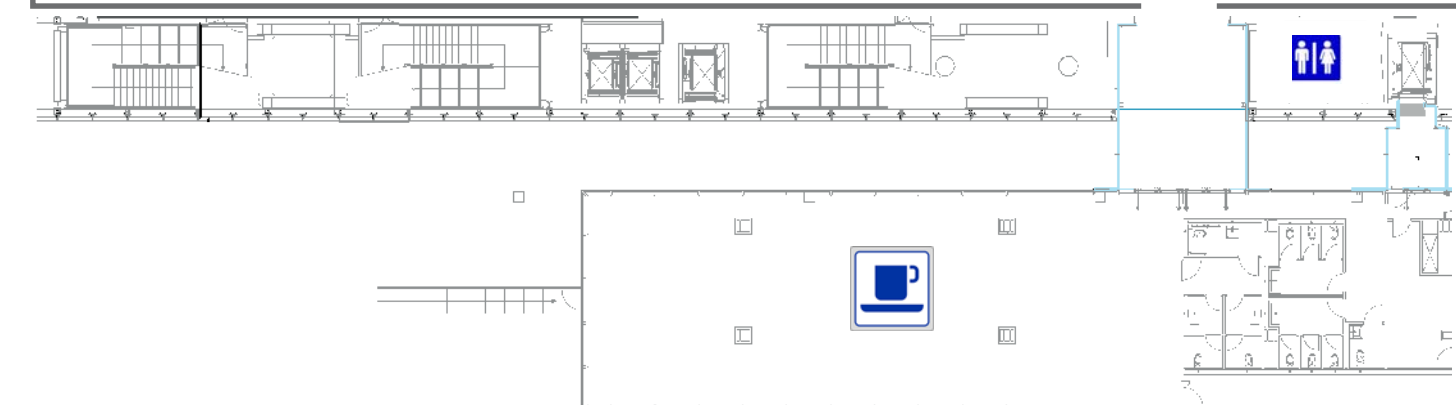

stand confermati confirmed booths
stand in opzione reserved booths

RI Stand Radiologia Interventistica
Booths Interventional Radiology Area
AI Stand Intelligenza artificiale
Booths Artificial Intelligence Area

Dimensione stand (16m²)
Largh.: 4 mt Prof.: 4 mt
Altezza: 3 mt (max.)

Booths size (16sqm)
Width: 4 mt Depth: 4 mt
Height: 3 mt (max.)

| STAND | AZIENDA |
|-------|-----------------------------------|
| 38-39 | ANDRA |
| 61 | BIOLIVE |
| 3-4-5 | DENTAL NETWORK (PLANMECCA) |
| 36-37 | DEVICOR MEDICAL ITALY (MAMMOTOME) |
| 22 | EIZO |
| AI_06 | EMME-ESSE M.S. |
| 33-40 | EMMEDI INSTRUMENTS |
| AI_10 | ESAOTE |
| 19 | ITALRAY |
| 27-28 | MDATECH |