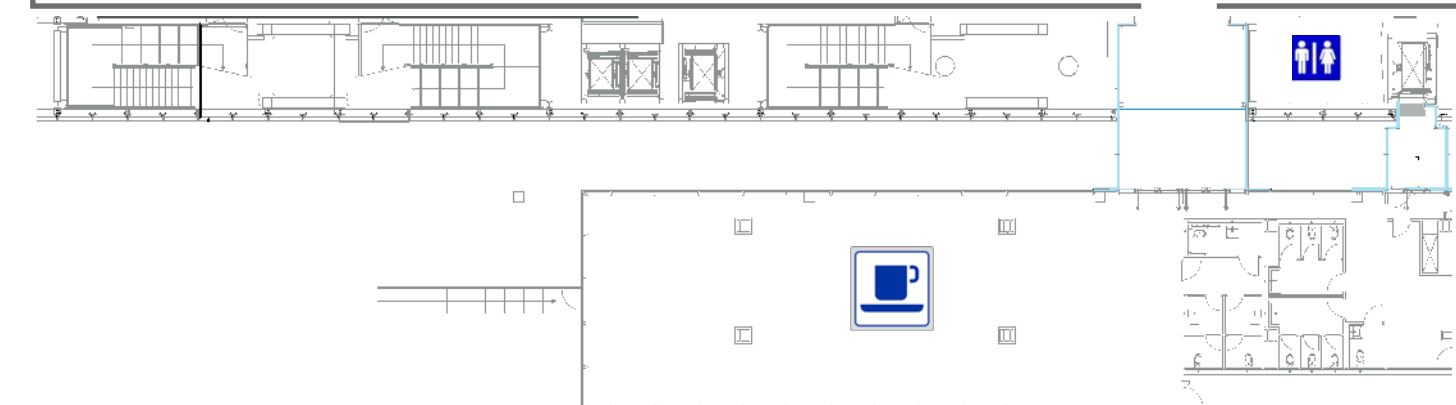

**stand confermati** confirmed booths  
**stand in opzione** reserved booths

**RI** Stand Radiologia Interventistica  
Booths Interventional Radiology Area  
**AI** Stand Intelligenza artificiale  
Booths Artificial Intelligence Area

**Dimensione stand** (16m<sup>2</sup>)  
Largh.: 4 mt Prof.: 4 mt  
Altezza: 3 mt (max.)  
**Booths size** (16sqm)  
Width: 4 mt Depth: 4 mt  
Height: 3 mt (max.)

STAND	AZIENDA
36-37	DEVICOR MEDICAL ITALY (MAMMOTOME)
22	EIZO
33-40	EMMEDI INSTRUMENTS
19	ITALRAY
27-28	MDATECH
43-46	MEDIA SUPPORT
14/18	METALTRONICA
51-54	PERFORMANCE HOSPITAL
57-60	PERFORMANCE HOSPITAL
6-10	PRIMAX INTERNATIONAL
AI13	SIEMENS
21	TELEMIS
AI17	TERARECON
31-32	TRADE ART 2000
29-30	TRADE ART 2000
25-26	VILLA SISTEMI MEDICALI
41-42	ZIEHM IMAGING