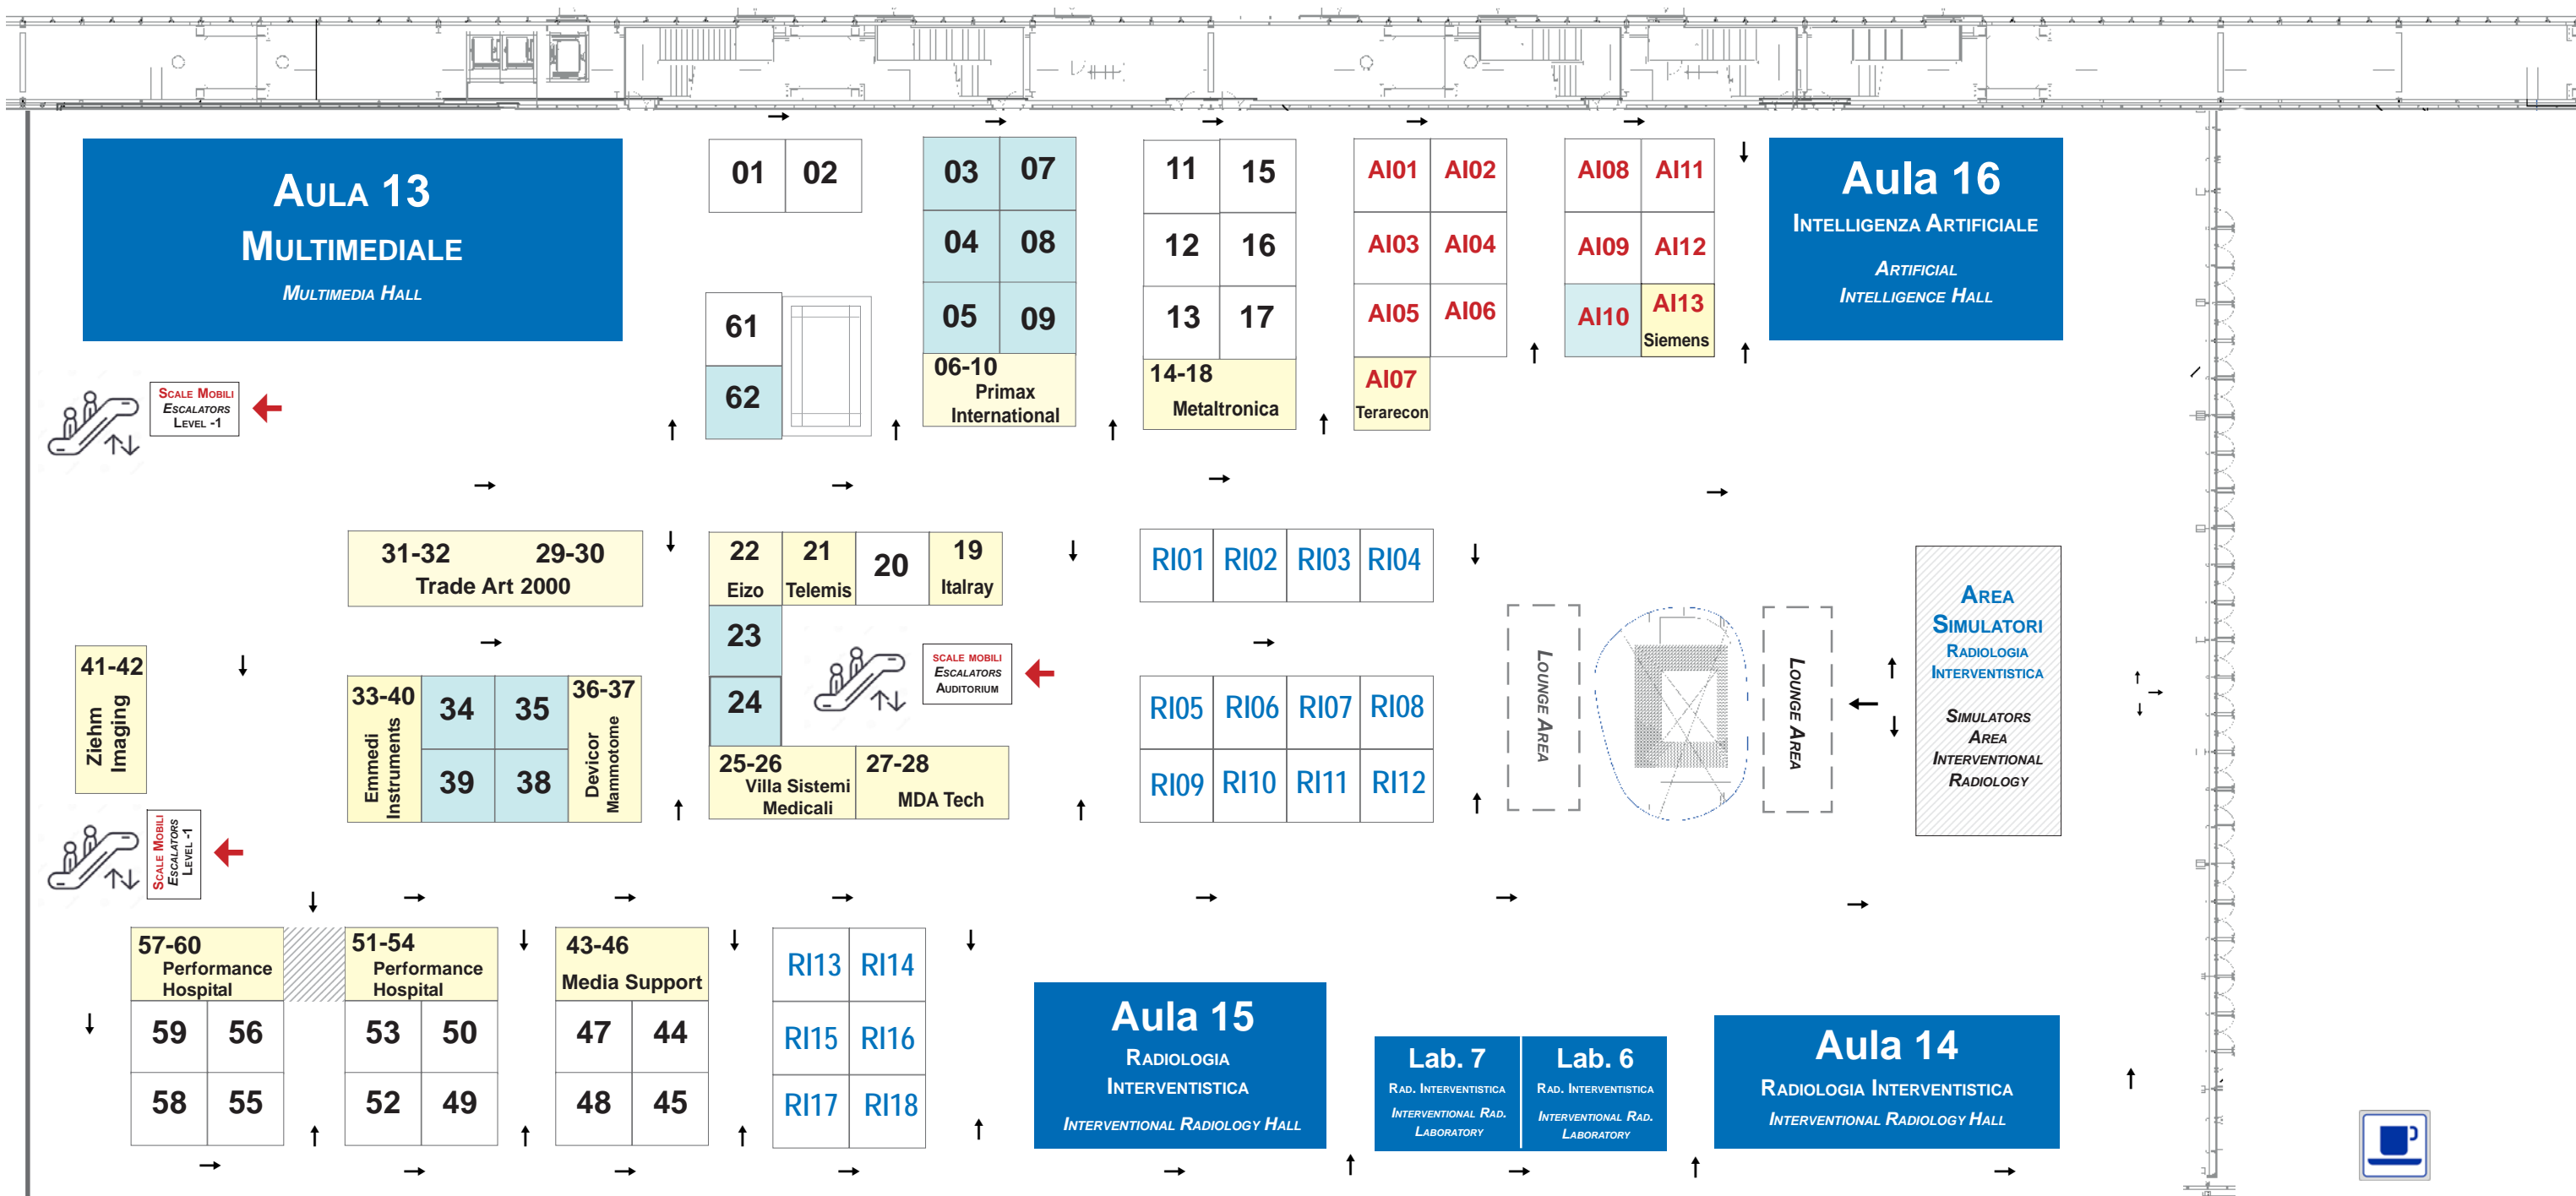

**stand confermati** confirmed booths  
**stand in opzione** reserved booths

**RI** Stand Radiologia Interventistica  
Booths Interventional Radiology Area  
**AI** Stand Intelligenza artificiale  
Booths Artificial Intelligence Area

**Dimensione stand** (16m<sup>2</sup>)  
Largh.: 4 mt Prof.: 4 mt  
Altezza: 3 mt (max.)  
**Booths size** (16sqm)  
Width: 4 mt Depth: 4 mt  
Height: 3 mt (max.)

STAND	AZIENDA
36-37	DEVICOR MEDICAL ITALY (MAMMOTOME)
22	EIZO
33-40	EMMEDI INSTRUMENTS
19	ITALRAY
27-28	MDATECH
43-46	MEDIA SUPPORT
14/18	METALTRONICA
51-54	PERFORMANCE HOSPITAL
57-60	PERFORMANCE HOSPITAL
6-10	PRIMAX INTERNATIONAL
AI13	SIEMENS
21	TELEMIS
AI17	TERARECON
31-32	TRADE ART 2000
29-30	TRADE ART 2000
25-26	VILLA SISTEMI MEDICALI
41-42	ZIEHM IMAGING